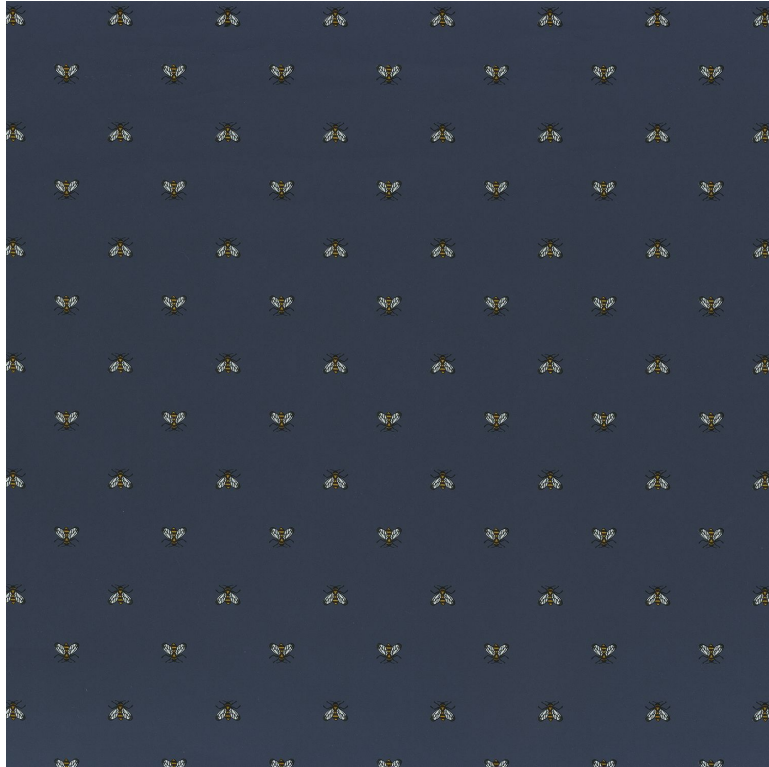

CASAMANCE

Apis

Wallpaper CASAMANCE

<i>Collection</i>	BLOSSOM
<i>Reference</i>	74340287
<i>Hanging instructions</i>	Non-woven
<i>Grain</i>	Smooth
<i>Width of one roll</i>	70 cm / 28 inches
<i>Length</i>	Sold by roll of 10.05 m / 11 yards
<i>Match</i>	Straight match
<i>Vertical repeat</i>	9cm / 4 inches
<i>Weight in g/m²</i>	147
<i>Care</i>	Washable
<i>Apply paste</i>	Paste the wall
<i>Removal</i>	Dry strip
<i>Norme COV</i>	A+
<i>ASTME84</i>	Class A
<i>European fire-rating</i>	B s1 d0
<i>Country of origin</i>	Uk

4 variations