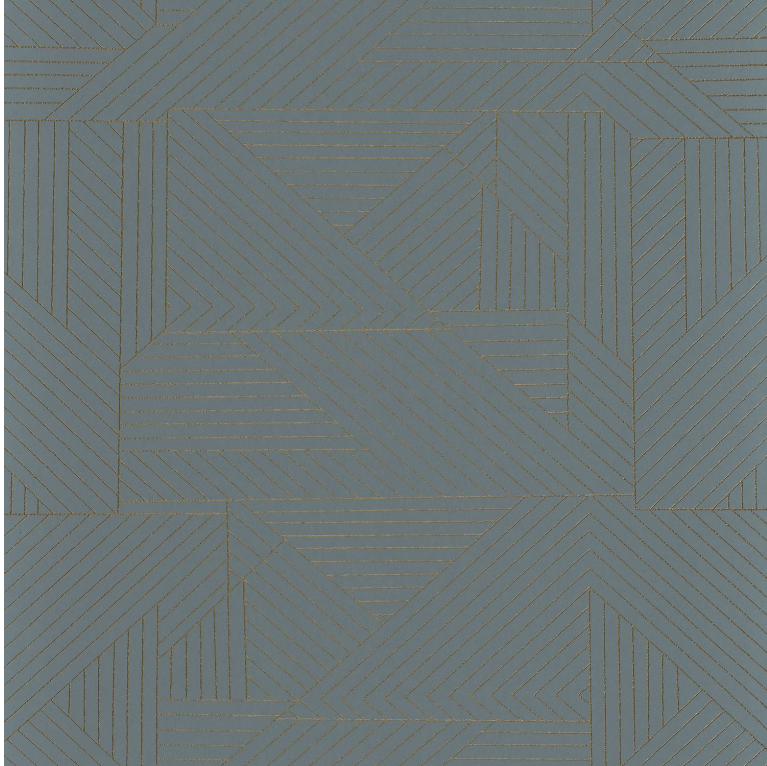

CASAMANCE

Prisme

Wallpaper CASAMANCE

<i>Collection</i>	DELTA
<i>Reference</i>	74621834
<i>Hanging instructions</i>	Non-woven
<i>Grain</i>	Smooth
<i>Length</i>	Sold by roll of 10.05 m / 11 yards
<i>Match</i>	1/2 Offset match
<i>Vertical repeat</i>	64cm / 25 inches
<i>Care</i>	Washable
<i>Apply paste</i>	Paste the wall
<i>Removal</i>	Dry strip
<i>Norme COV</i>	A+
<i>ASTME84</i>	Class A
<i>European fire-rating</i>	B s1 d0
<i>Country of origin</i>	Belgium

5 variations