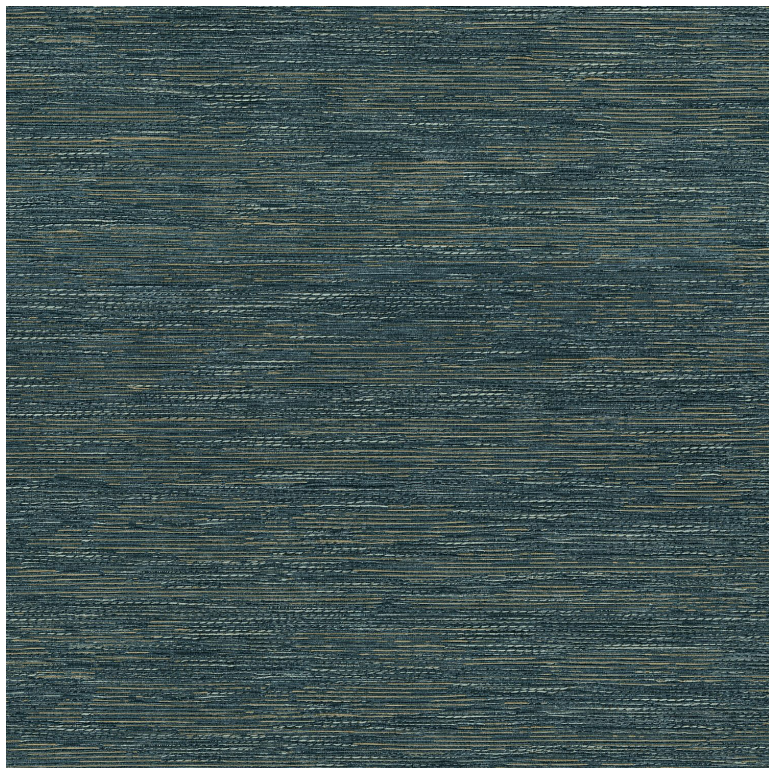

CASAMANCE

Tatami

Wallpaper CASAMANCE

Collection

[ARCHIPEL](#), [AVENTURA](#), [SELECT 8](#), [LE JACQUARD](#), [ARTIST](#)

Reference

75343772

Hanging instructions

Vinyl, non-woven backed

Grain

Aspect naturel / aspect paille

Width of one roll

70 cm / 28 inches

Length

Sold by roll of 10.05 m / 11 yards

Match

Free match

Vertical repeat

64cm / 25 inches

Weight in g/m²

400

Care

Washable

Apply paste

Paste the paper

Removal

Dry strip

Norme COV

A+

ASTME84

Class A

European fire-rating

B s2 d0

Country of origin

Italy