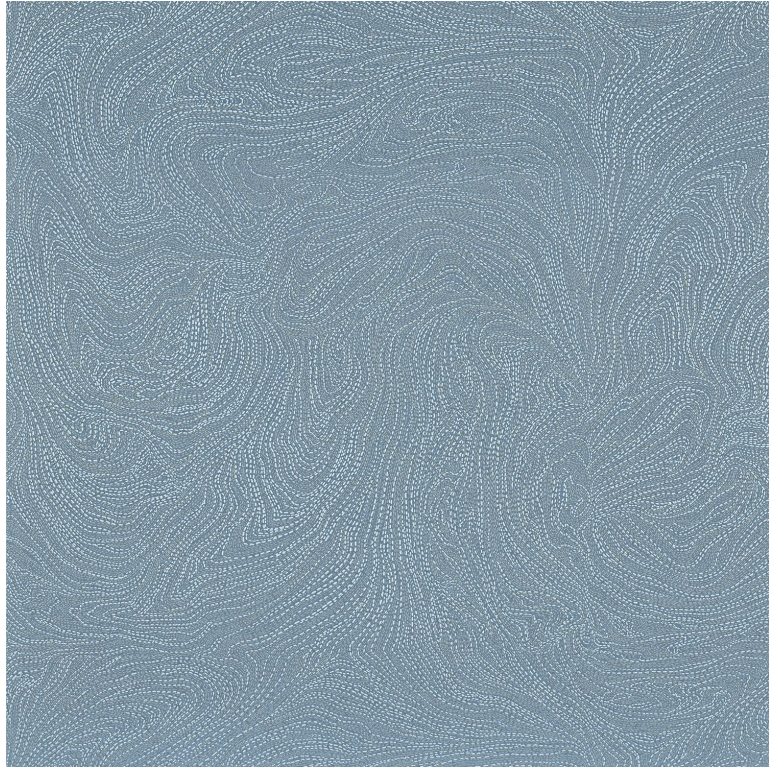

CASAMANCE

Voie lactee

Wallpaper CASAMANCE

Collection

[NUIT D'ORIENT](#), [SELECT 8](#)

Reference

A75414078

Colors

Pierre bleue/dore

Hanging instructions

Non-woven

Grain

Smooth

Width of one roll

70 cm / 28 inches

Length

Sold by roll of 10.05 m / 11 yards

Match

1/2 Offset match

Vertical repeat

64cm / 25 inches

Weight in g/m²

135

Care

Washable

Apply paste

Paste the wall

Removal

Dry strip

Norme COV

A+

ASTME84

Class A

European fire-rating

B s1 d0