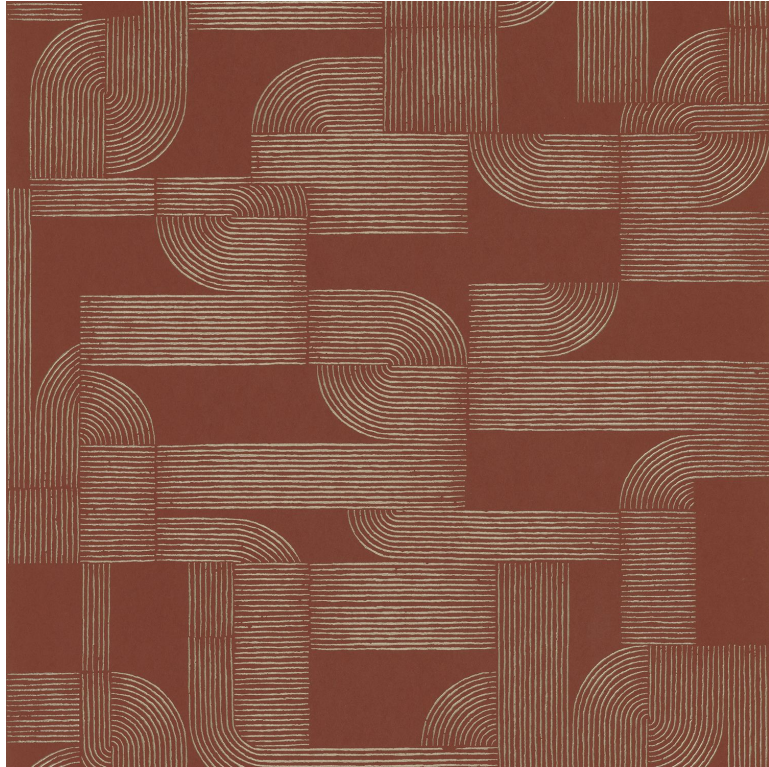

CASAMANCE

Hector

Wallpaper CASAMANCE

<i>Collection</i>	SQUARE JASMIN , SELECT 8
<i>Reference</i>	75701732
<i>Hanging instructions</i>	Non-woven
<i>Grain</i>	Smooth
<i>Width of one roll</i>	53 cm / 21 inches
<i>Length</i>	Sold by roll of 10.05 m / 11 yards
<i>Match</i>	1/2 Offset match
<i>Vertical repeat</i>	64cm / 25 inches
<i>Weight in g/m²</i>	135
<i>Care</i>	Washable
<i>Apply paste</i>	Paste the wall
<i>Removal</i>	Dry strip
<i>Norme COV</i>	A+
<i>ASTME84</i>	Class A
<i>European fire-rating</i>	B s1 d0
<i>Country of origin</i>	Belgium

12 variations