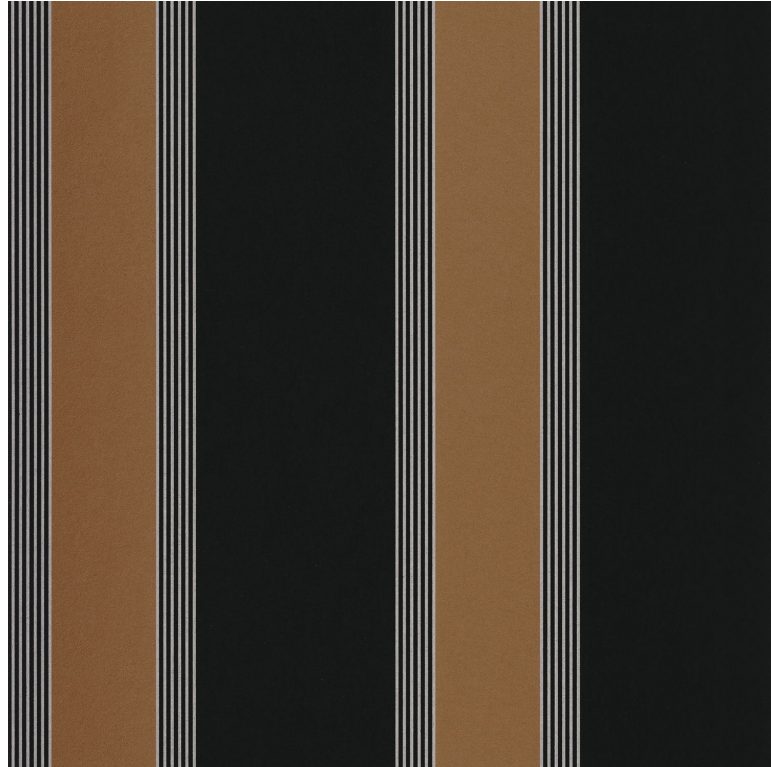

CASAMANCE

Auteuil

Wallpaper CASAMANCE

Collection

[SQUARE JASMIN](#), [SELECT 9](#)

Reference

CASAMANCE-7571

Colors

Noir/doré

Hanging instructions

Non-woven

Grain

Smooth

Width of one roll

53 cm / 21 inches

Length

Sold by roll of 10.05 m / 11 yards

Match

Free match

Vertical repeat

64cm / 25 inches

Weight in g/m²

135

Care

Washable

Apply paste

Paste the wall

Removal

Dry strip

Norme COV

A+

ASTME84

Class A

European fire-rating

B s1 d0