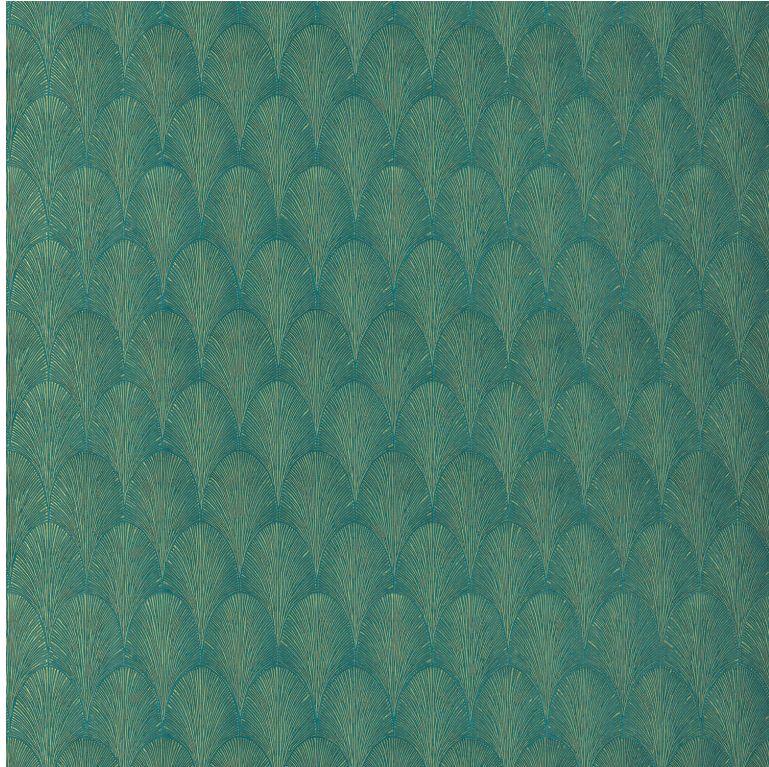

CASAMANCE

Tourmaline

Wallpaper CASAMANCE

Collection

[TEXTURES MÉTALLIQUES](#), [ECRIN](#)

Reference

75782242

Hanging instructions

Vinyl, non-woven backed

Grain

Métallisé

Width of one roll

70 cm / 28 inches

Length

Sold by roll of 10.05 m / 11 yards

Match

Straight match

Vertical repeat

13cm / 5 inches

Weight in g/m²

400

Care

Washable

Apply paste

Paste the wall

Removal

Dry strip

Norme COV

A+

ASTME84

Class A

European fire-rating

B s2 d0

Country of origin

Italy