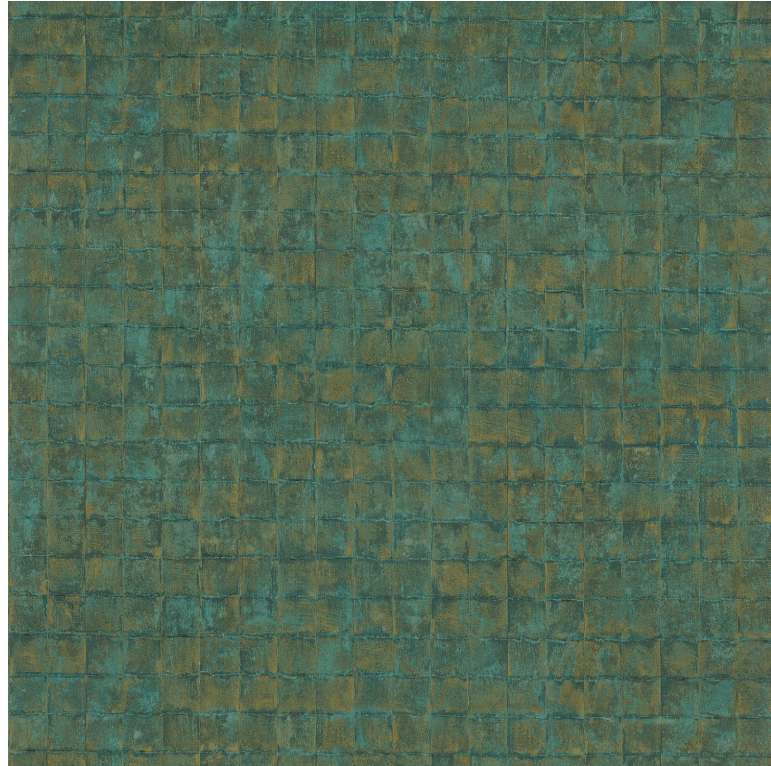

CASAMANCE

Faenza

Wallpaper CASAMANCE

Collection

[TEXTURE CÉRAME](#), [SELECT 9](#)

Reference

CASAMANCE-7608

Colors

émeraude

Hanging instructions

Vinyl, non-woven backed

Grain

mineral inspiration

Width of one roll

70 cm / 28 inches

Length

Sold by roll of 10.05 m / 11 yards

Match

Straight match

Vertical repeat

83cm / 33 inches

Weight in g/m²

400

Care

Washable

Apply paste

Paste the wall

Removal

Dry strip

Norme COV

A+

ASTME84

Class A

European fire-rating

B s2 d0