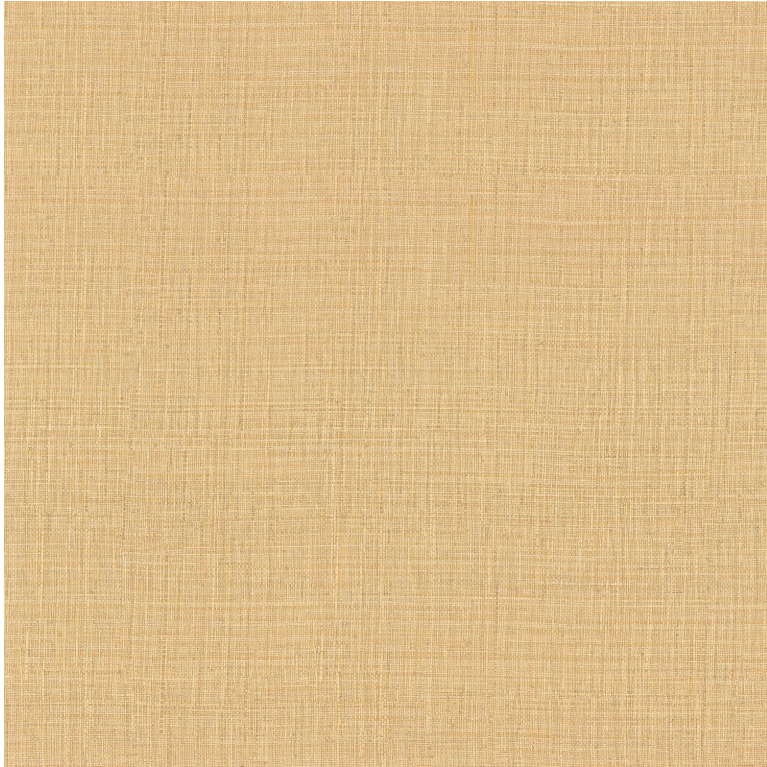

CASAMANCE

Sierra

Wallpaper CASAMANCE

<i>Collection</i>	PALMADORA , SELECT 9
<i>Reference</i>	CASAMANCE-7670
<i>Colors</i>	Vanille
<i>Hanging instructions</i>	Vinyl, non-woven backed
<i>Grain</i>	Natural / plant aspect
<i>Width of one roll</i>	70 cm / 28 inches
<i>Length</i>	Sold by roll of 10.05 m / 11 yards
<i>Match</i>	Raccord droit / lés inversés
<i>Vertical repeat</i>	64cm / 25 inches
<i>Weight in g/m²</i>	400
<i>Care</i>	Washable
<i>Apply paste</i>	Paste the wall
<i>Removal</i>	Dry strip
<i>Norme COV</i>	A+
<i>ASTME84</i>	Class A
<i>European fire-rating</i>	B s2 d0

26 variations