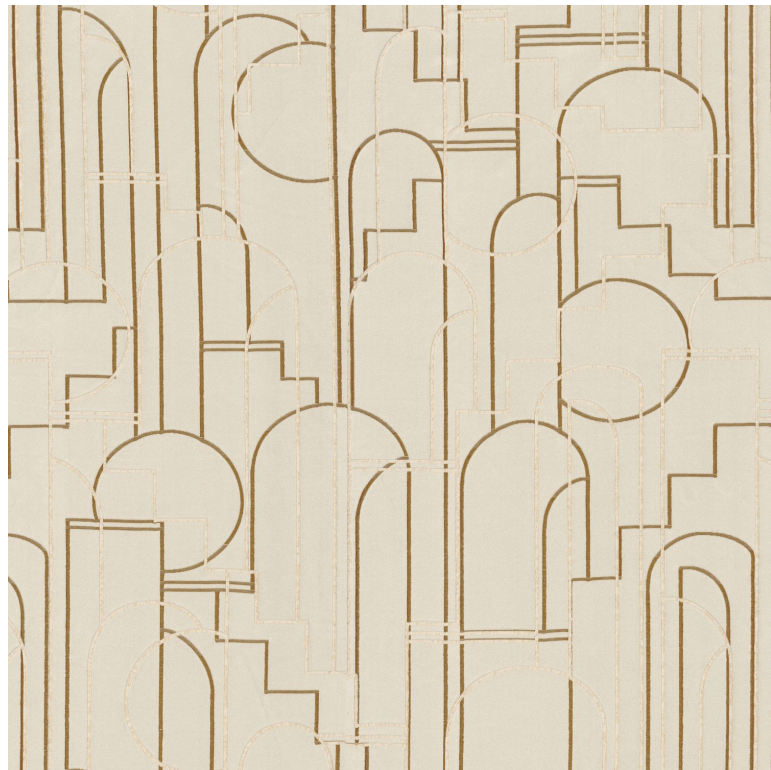

CASAMANCE

Bachaumont

Fabrics CASAMANCE

Collection

[GALERIE](#)

Reference

40260138

Composition

64 % vi ; 22 % pes ; 14 % pc

Useful width

134 cm / 53 Inches

Match

Straight match

Pattern direction

Non-railroaded

Weight in g/m²

320

Performance Accoustique

aw - 0.15

Use

Care

Country of origin

India

Horizontal repeat

67 cm / 26 Inches

Vertical repeat

75 cm / 30 Inches

5 variations