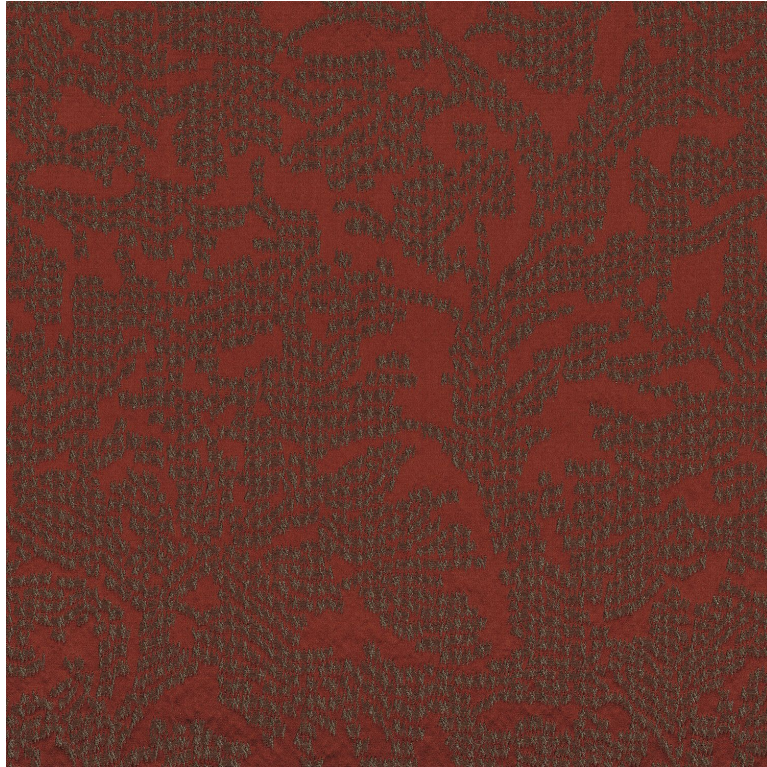

CASAMANCE

Belanda

Fabrics CASAMANCE

Collection

[JARDIN NEROLI](#)

Reference

42200130

Composition

Country of origin

India

Horizontal repeat

47 cm / 19 Inches

Vertical repeat

79 cm / 31 Inches

Features

6 variations