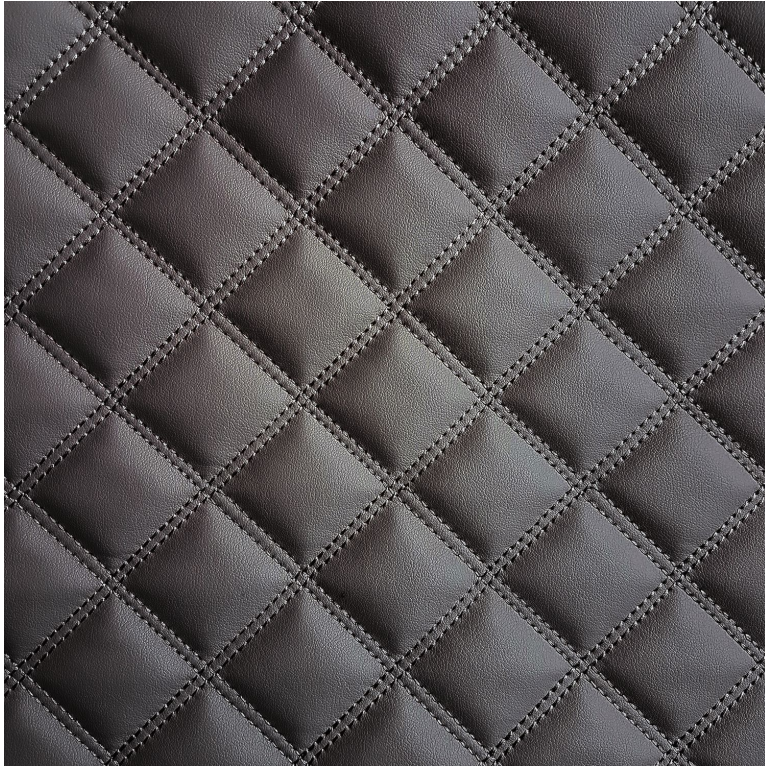

100 % pu - backing : 33%co - 67%pes - wadding 100 % pu

Useful width

136 cm / 54 Inches

Match

Straight match

Martindale

> 100000

Martindale Upholstery : superior or equal to 40 000 cycles (Martindale) and superior or equal to 30,000 double rubs (Wyzenbeek)

Horizontal repeat

5 cm / 2 Inches

Vertical repeat

5 cm / 2 Inches

Features

5 variations