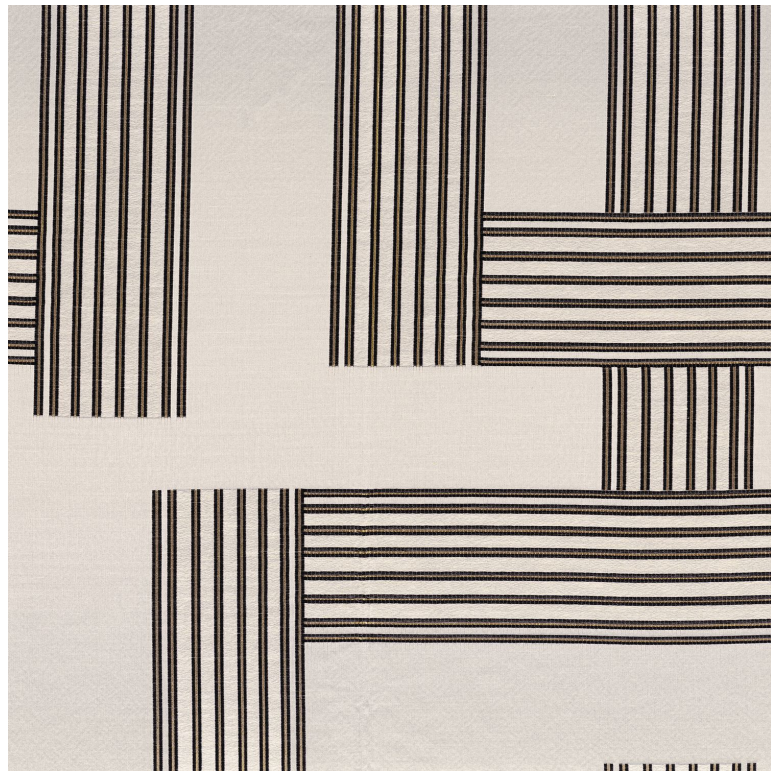

CASAMANCE

Bau

Fabrics CASAMANCE

Collection

[POLYCHROMIE](#)

Reference

45960165

Colors

Perle

Composition

58 % vi ; 21 % pes ; 21 % li

Useful width

138 cm / 54 Inches

Match

Straight match

Pattern direction

Non-railroaded

Weight in g/m²

330

Use

Care

Country of origin

India

Horizontal repeat

69 cm / 27 Inches

Vertical repeat

78 cm / 31 Inches

6 variations