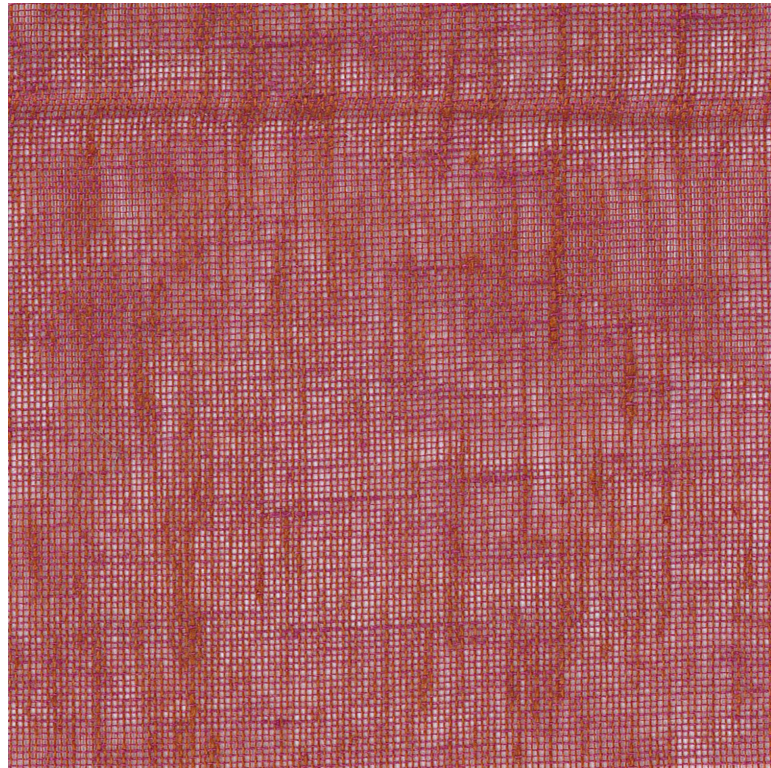

CASAMANCE

Illusion 150

Fabrics CASAMANCE

Collection

[ILLUSION 5](#), [ILLUSION 6](#)

Reference

25853664

Composition

100 % li

Useful width

145 cm / 57 Inches

Shrinkage

<3%

Match

Free match

Pattern direction

Non-railroaded

Weight in g/m²

90

Use

Care

Country of origin

France

Features

Peculiarities

Editeur et Fabricant

58 variations