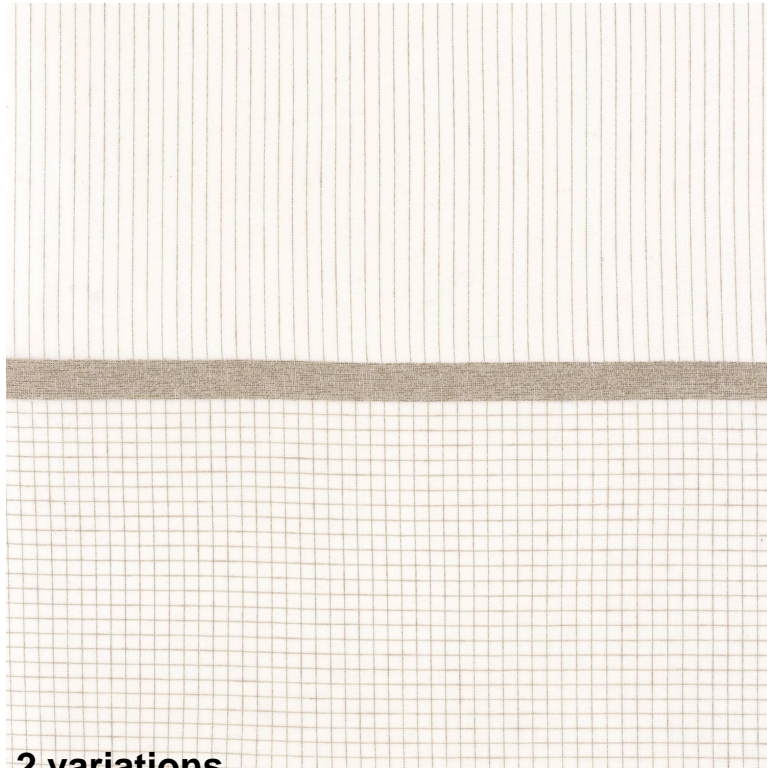

Mai

Wallpanel CAMENGO

Collection

[ORIGINELLE](#)

Reference

38960152

Shrinkage

<1%

Care

Country of origin

India

2 variations