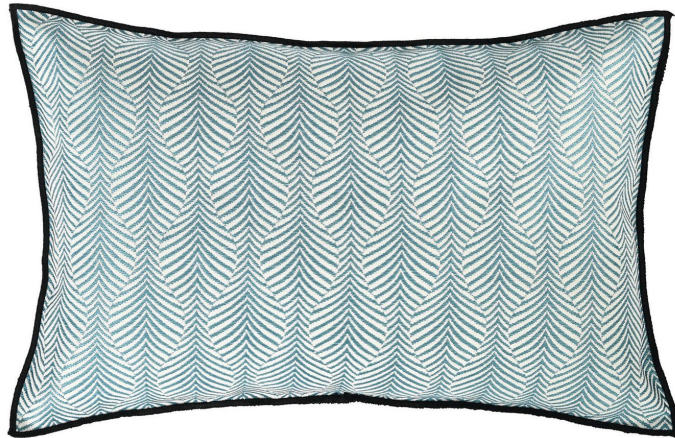

image not found or type unknown

# Housse de coussin caori

Cushion MAISON CASAMANCE

*Reference* CO42402

*Composition* 100 % pp

*Size* 40x60 cm / 15x23 Inches

*Commercial description* In&outdoor performance fabric

*Verso* Acc-description-commerciale-verso-en

*Finition* Bourdon point

*Closing* Invisible zipper

*Care* 

*Country of origin* Tunisia

*Features* Fastness to chlorinated and sea water >4-5 (Scale : 5)  
Colour fastness to light >7-8 (Scale : 8)

**6 variations**