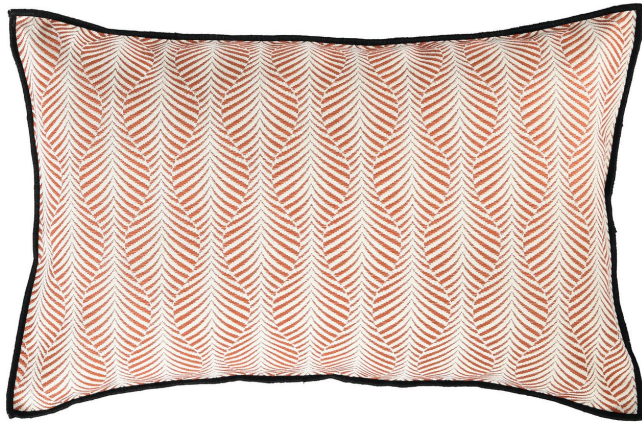

image not found or type unknown

Housse de coussin caori

Cushion MAISON CASAMANCE

Reference CO42404

Composition 100 % pp

Size 40x60 cm / 15x23 Inches

Commercial description In&outdoor performance fabric

Verso Acc-description-commerciale-verso-en

Finition Bourdon point

Closing Invisible zipper

Care 

Country of origin Tunisia

Features Fastness to chlorinated and sea water >4-5 (Scale : 5)
Colour fastness to light >7-8 (Scale : 8)

6 variations