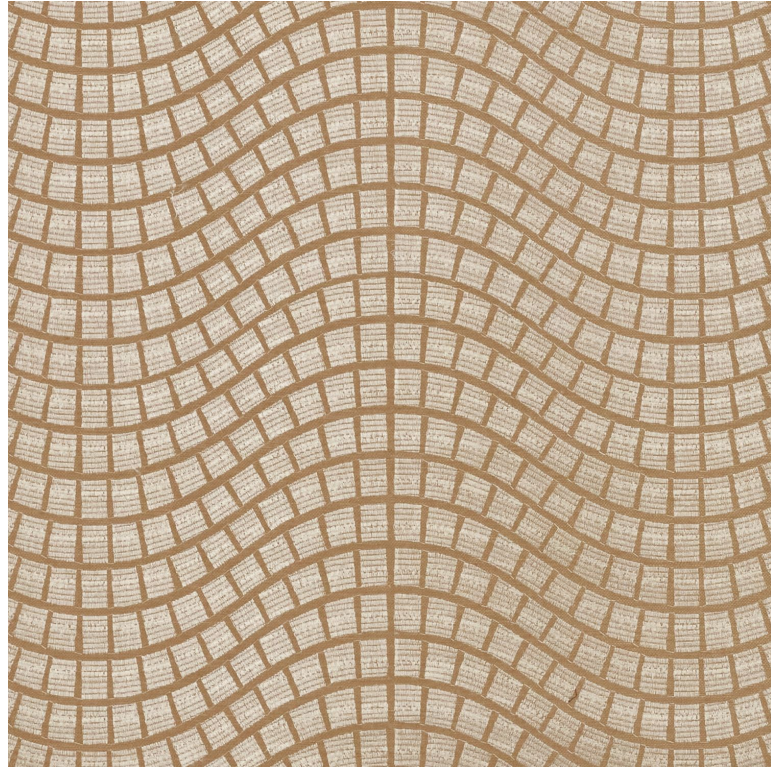

CASAMANCE

Onsen cat

Wallcovering CASAMANCE

Collection

Reference

71350108

Composition

100 % si - viscose embroidery

Width

86 cm / 34 Inches

Height

Sold by meter

Weight in g/m²

477

Commercial description

Embroidered wave on sisal on non-woven

Care

Spongeable

Apply paste

Paste the wall

Removal

Dry strip

Norme COV

A+

ASTME84

Class A

European fire-rating

D-s1, d0

Country of origin

India