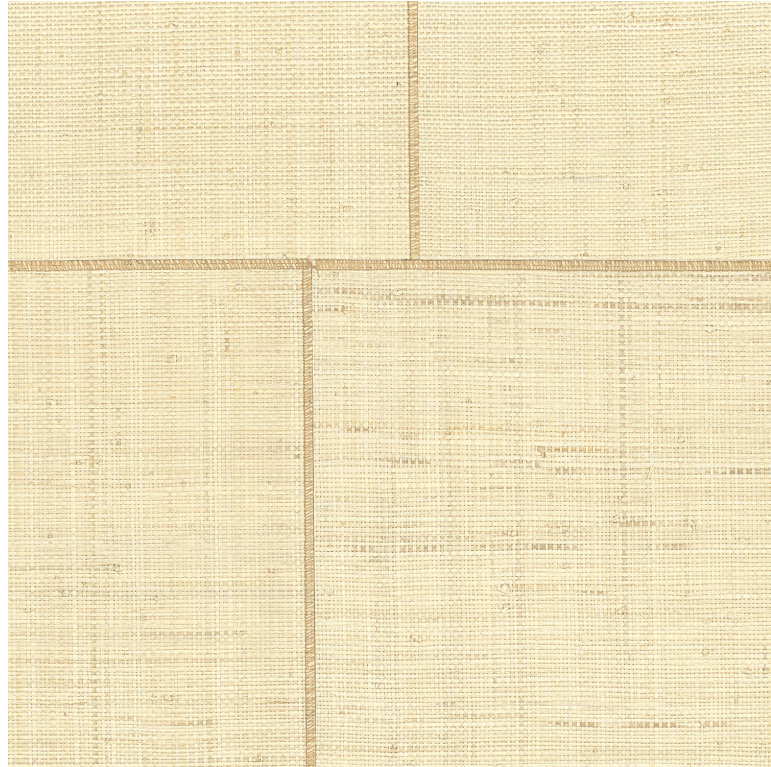

CASAMANCE

Curina

Wallcovering CASAMANCE

Collection

[TAORMINA](#)

Reference

Composition

97 % raffia ; 3 % co - cotton embroidery

Width

91 cm / 36 Inches

Height

Sold by meter

Weight in g/m²

755

Commercial description

Embroidered raffia layout on non-woven backing

Care

Spongeable

Apply paste

Paste the wall

Removal

Dry strip

Norme COV

A+

ASTME84

Class A

European fire-rating

C-s1,d0

Country of origin

South korea