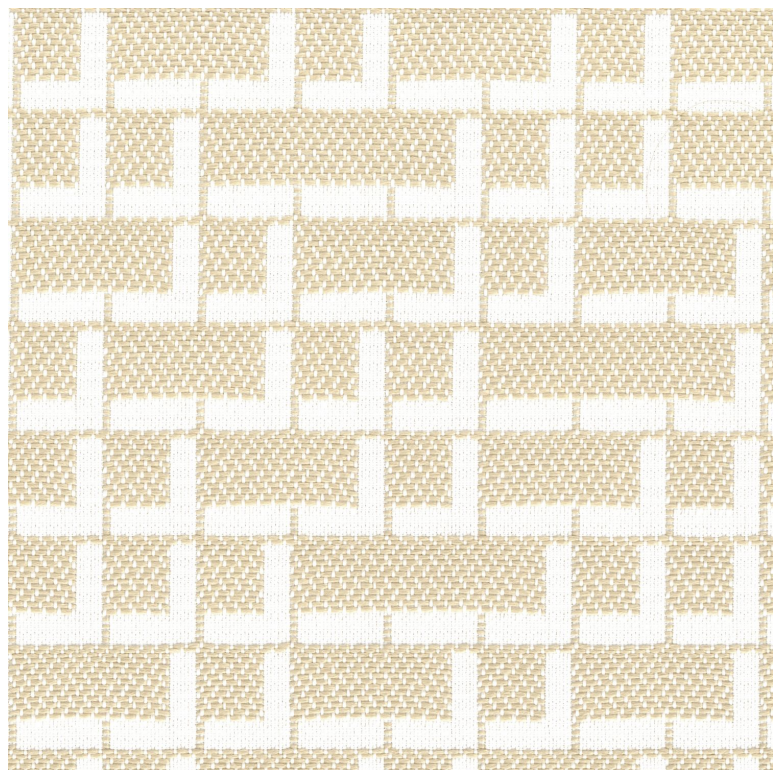

CASAMANCE

Rufolo

Tissus CASAMANCE

Collection

[AMALFI](#)

Référence

45040150

Coloris

Beige

Composition

87 % pp ; 13 % pes - solution dyed

Laize utile

140 cm / 55 Inches

Raccord

Raccord droit

Test Martindale

20000

Usage recommandé : usage classique : 20.000 à 40.000 cycles (Martindale) et/ou 15,000 à 30,000 doubles rubs (Wyzenbeek)

Wyzenbeek

30000

Sens

De large

Poids g/m²

415

Usage

Entretien

Rapport Horizontal

35 cm / 14 Inches

Rapport Vertical

33 cm / 13 Inches

Caractéristiques Outdoor

Séchage rapide
Anti-moisissure