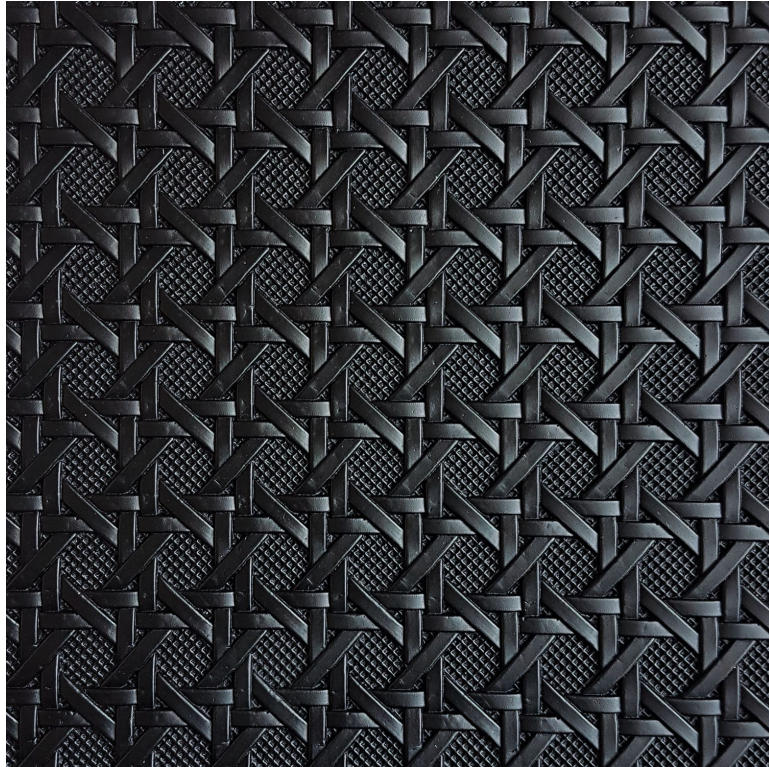

CASAMANCE

Impala

Tissus CASAMANCE

Collection

[DAKAR](#)

Coloris

NOIR DE LUNE

Référence

43340717

Composition

backing 50% CO - 50% PES

Laize totale

140 cm / 55 Inches

Type de raccord

Test Martindale

80000

Usage martindale

Siège à usage intensif : >40,000 cycles (Martindale) et/ou >30,000 doubles rubs (Wyzenbeek)

Sens

De large

Poids g/m²

643

Usage

Non feu

Spécifications

Pays d'origine

Turquie